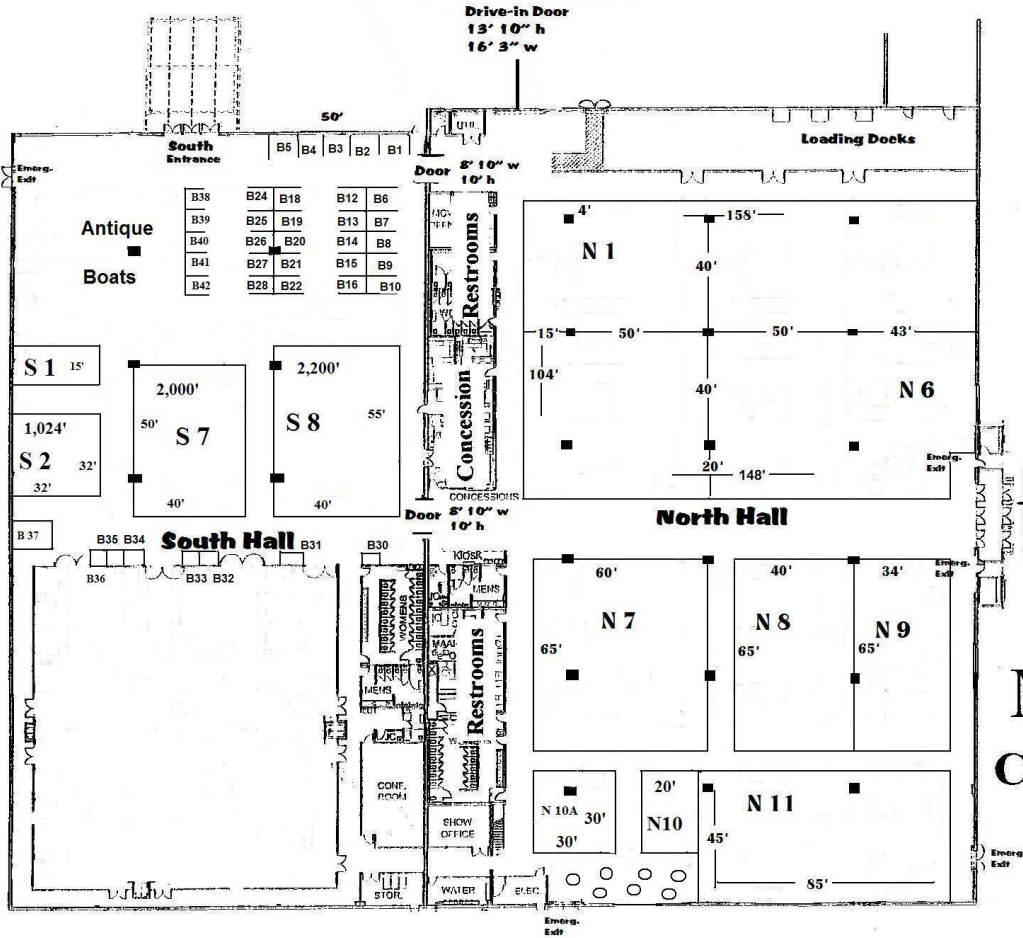

Pittsburgh Boat Show

North Hall ceiling height 30'
South Hall ceiling height 10'

Monroeville Convention Center